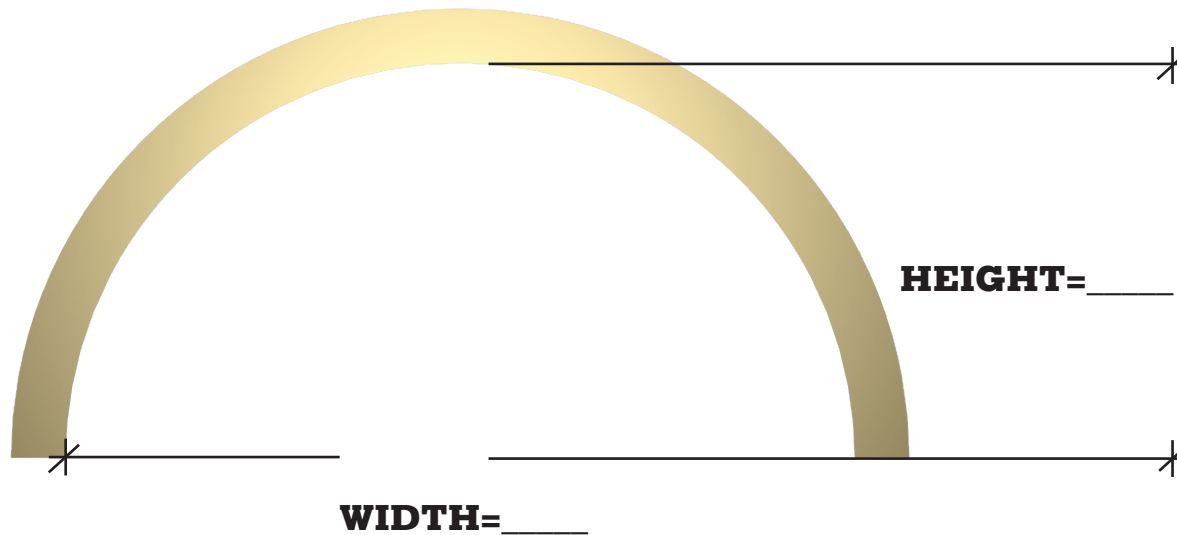

ARCHES

Provide the Height, Width, and Radius here so we can finish every arch right.

BROOKLYN
5223 FIRST AVENUE
BROOKLYN, NY 11232
TEL: 718-630-5300
FAX: 718-630-5320

LONG ISLAND
275 EDISON AVENUE
WEST BABYLON, NY 11704
TEL: 631-577-1800
FAX: 631-577-1811