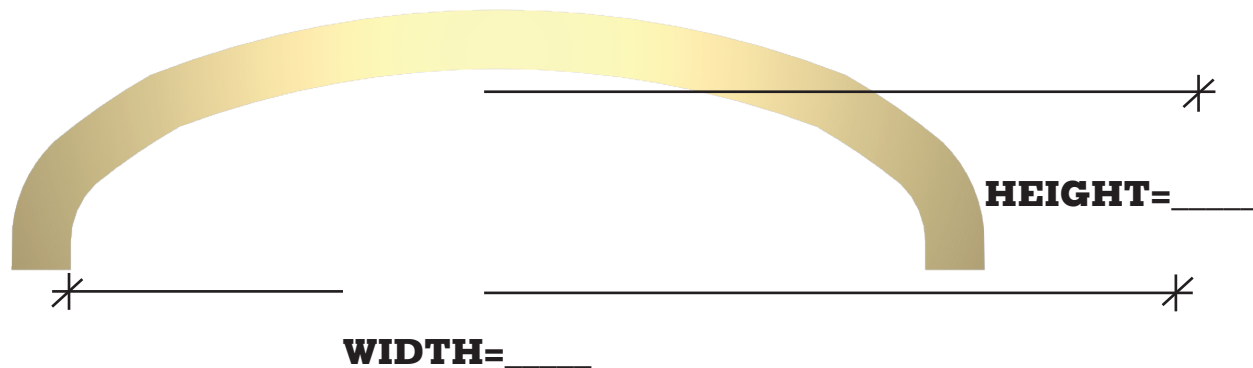

# ARCHES

**Provide the Height, Width, and 3 Radius dimension here so we can finish every ellipse right.**

**BROOKLYN**  
5223 FIRST AVENUE  
BROOKLYN, NY 11232  
TEL: 718-630-5300  
FAX: 718-630-5320

**LONG ISLAND**  
275 EDISON AVENUE  
WEST BABYLON, NY 11704  
TEL: 631-577-1800  
FAX: 631-577-1811