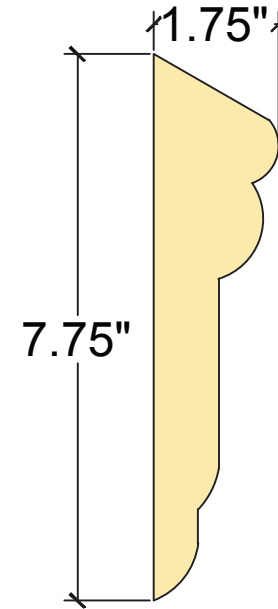

BANDS

B3

ALL STANDARD 4' LONG

BROOKLYN
5223 FIRST AVENUE
BROOKLYN, NY 11232
TEL: 718-630-5300
FAX: 718-630-5320

LONG ISLAND
275 EDISON AVENUE
WEST BABYLON, NY 11704
TEL: 631-577-1800
FAX: 631-577-1811

available only at
WALL SYSTEMS SUPPLY