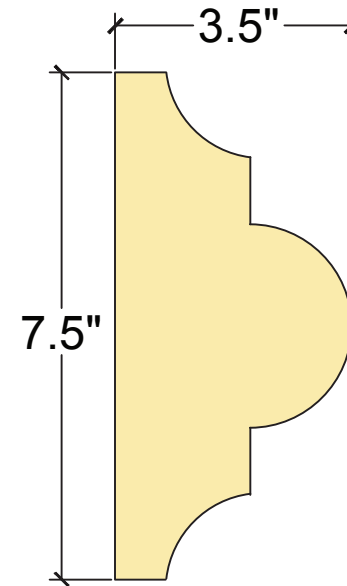

BANDS

B4

ALL STANDARD 4' LONG

BROOKLYN
5223 FIRST AVENUE
BROOKLYN, NY 11232
TEL: 718-630-5300
FAX: 718-630-5320

LONG ISLAND
275 EDISON AVENUE
WEST BABYLON, NY 11704
TEL: 631-577-1800
FAX: 631-577-1811

available only at
WALL SYSTEMS SUPPLY