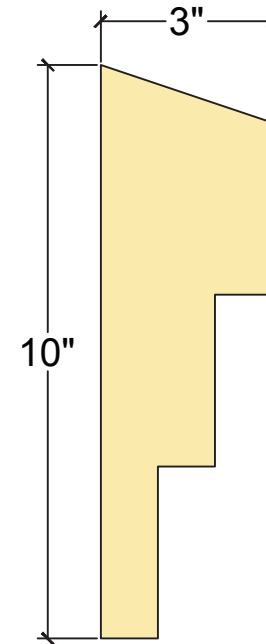

BANDS

B5

ALL STANDARD 4' LONG

BROOKLYN
5223 FIRST AVENUE
BROOKLYN, NY 11232
TEL: 718-630-5300
FAX: 718-630-5320

LONG ISLAND
275 EDISON AVENUE
WEST BABYLON, NY 11704
TEL: 631-577-1800
FAX: 631-577-1811

available only at
WALL SYSTEMS SUPPLY