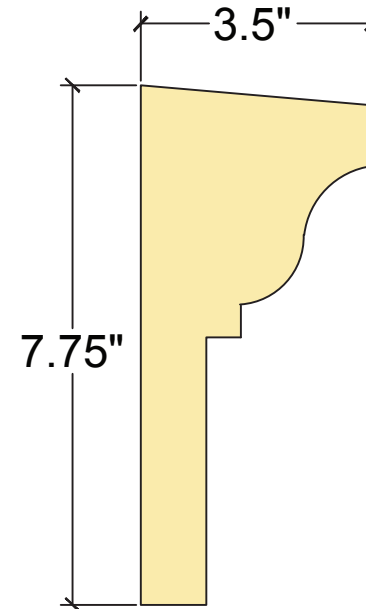

BANDS

B8

ALL STANDARD 4' LONG

BROOKLYN
5223 FIRST AVENUE
BROOKLYN, NY 11232
TEL: 718-630-5300
FAX: 718-630-5320

LONG ISLAND
275 EDISON AVENUE
WEST BABYLON, NY 11704
TEL: 631-577-1800
FAX: 631-577-1811

available only at
WALL SYSTEMS SUPPLY