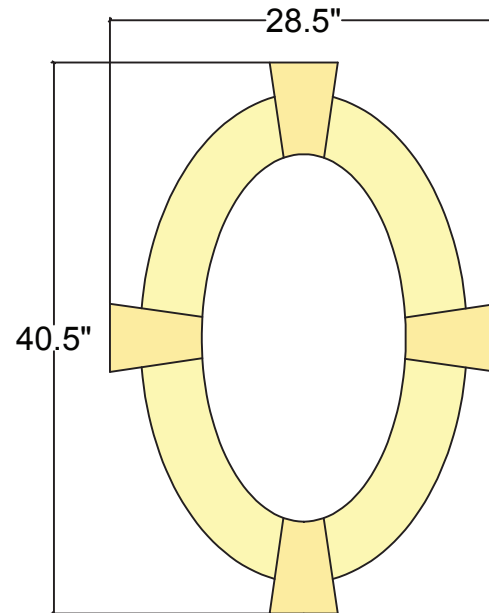

CUSTOMS

OVL1

BROOKLYN
5223 FIRST AVENUE
BROOKLYN, NY 11232
TEL: 718-630-5300
FAX: 718-630-5320

LONG ISLAND
275 EDISON AVENUE
WEST BABYLON, NY 11704
TEL: 631-577-1800
FAX: 631-577-1811

available only at
WALL SYSTEMS SUPPLY