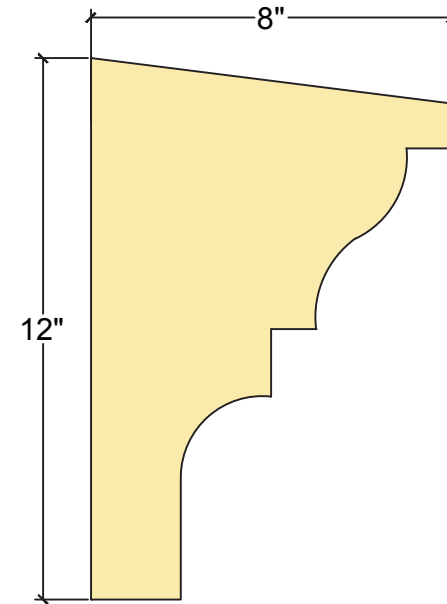

BANDS

B10

ALL STANDARD 4' LONG

BROOKLYN
5223 FIRST AVENUE
BROOKLYN, NY 11232
TEL: 718-630-5300
FAX: 718-630-5320

LONG ISLAND
275 EDISON AVENUE
WEST BABYLON, NY 11704
TEL: 631-577-1800
FAX: 631-577-1811

available only at
WALL SYSTEMS SUPPLY