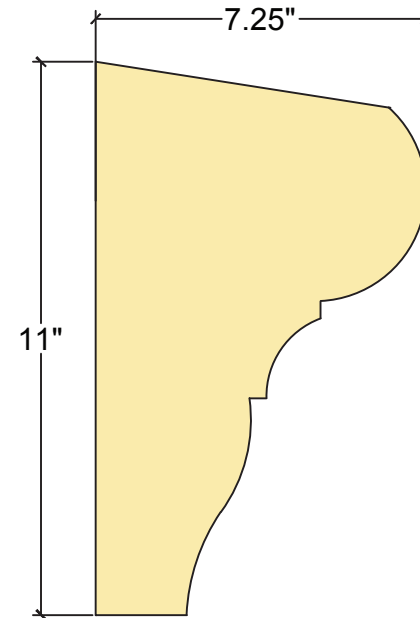

BANDS

B11

ALL STANDARD 4' LONG

BROOKLYN
5223 FIRST AVENUE
BROOKLYN, NY 11232
TEL: 718-630-5300
FAX: 718-630-5320

LONG ISLAND
275 EDISON AVENUE
WEST BABYLON, NY 11704
TEL: 631-577-1800
FAX: 631-577-1811

available only at
WALL SYSTEMS SUPPLY