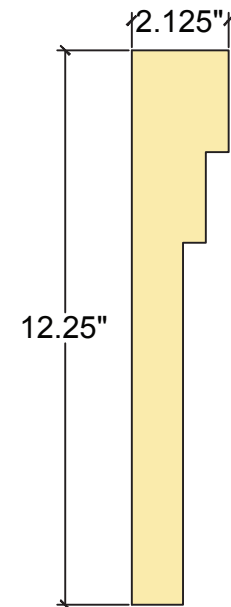

BANDS

B14

ALL STANDARD 4' LONG

BROOKLYN
5223 FIRST AVENUE
BROOKLYN, NY 11232
TEL: 718-630-5300
FAX: 718-630-5320

LONG ISLAND
275 EDISON AVENUE
WEST BABYLON, NY 11704
TEL: 631-577-1800
FAX: 631-577-1811

available only at
WALL SYSTEMS SUPPLY