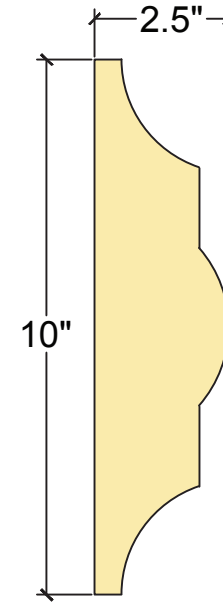

BANDS

B6

ALL STANDARD 4' LONG

BROOKLYN
5223 FIRST AVENUE
BROOKLYN, NY 11232
TEL: 718-630-5300
FAX: 718-630-5320

LONG ISLAND
275 EDISON AVENUE
WEST BABYLON, NY 11704
TEL: 631-577-1800
FAX: 631-577-1811

available only at
WALL SYSTEMS SUPPLY