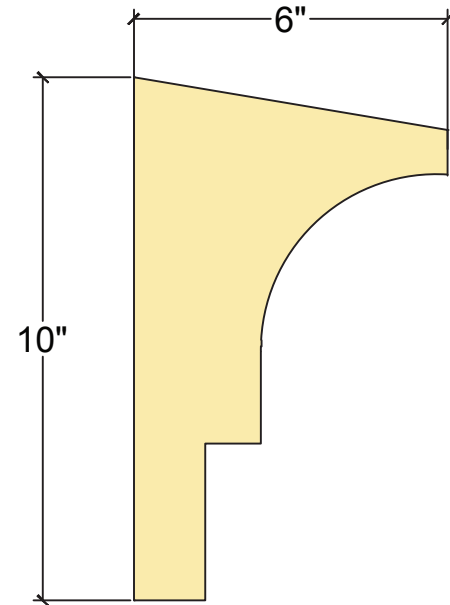

BANDS

B9

ALL STANDARD 4' LONG

BROOKLYN
5223 FIRST AVENUE
BROOKLYN, NY 11232
TEL: 718-630-5300
FAX: 718-630-5320

LONG ISLAND
275 EDISON AVENUE
WEST BABYLON, NY 11704
TEL: 631-577-1800
FAX: 631-577-1811

available only at
WALL SYSTEMS SUPPLY